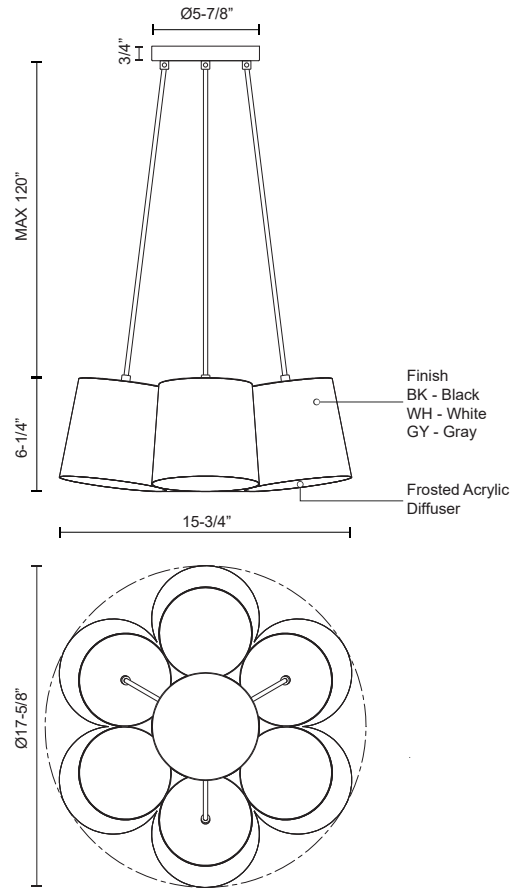

DESCRIPTION

KUZCO

19054 28TH AVENUE
SURREY - BC V3Z 6M3
CANADA

WWW.KUZCOLIGHTING.COM

COMMENT